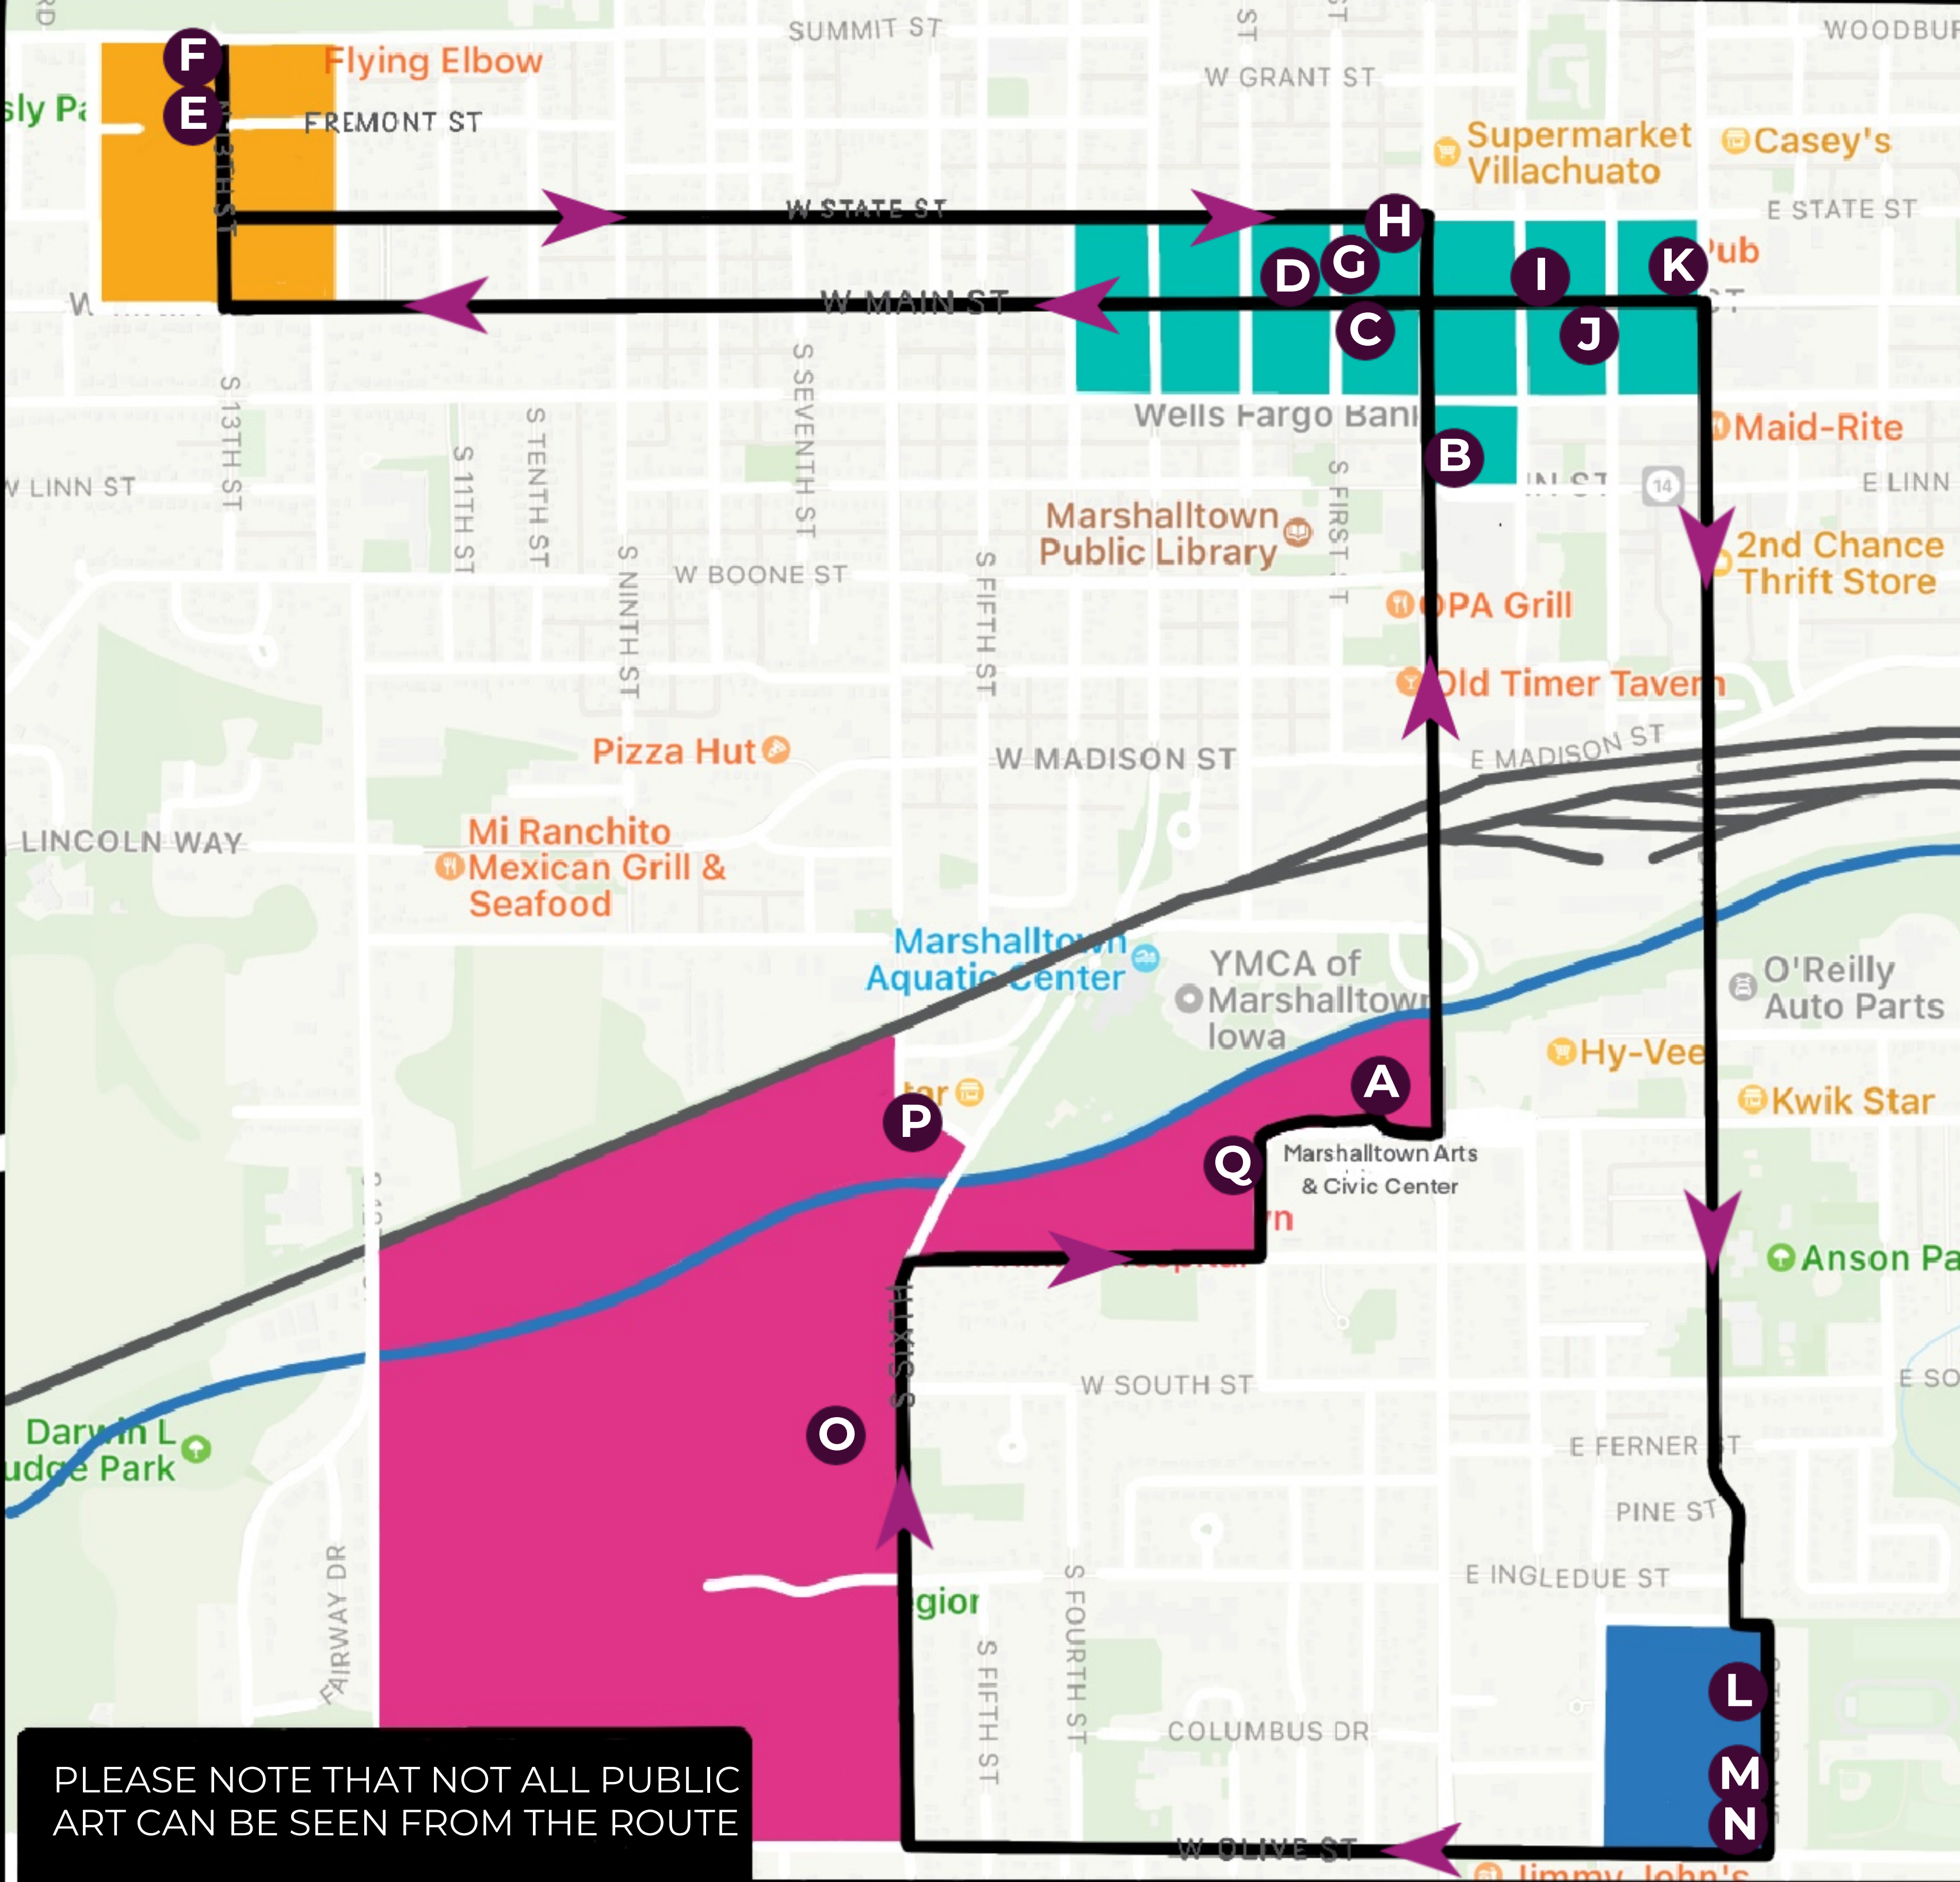

ROUTE MAP

709 S CENTER ST | SUITE 133 | PO BOX 386 | MARSHALLTOWN, IA 50158
641-752-ARTS (2787) | DIRECTOR@ARTSANDCULTUREALLIANCE.ORG
ARTSANDCULTUREALLIANCE.ORG