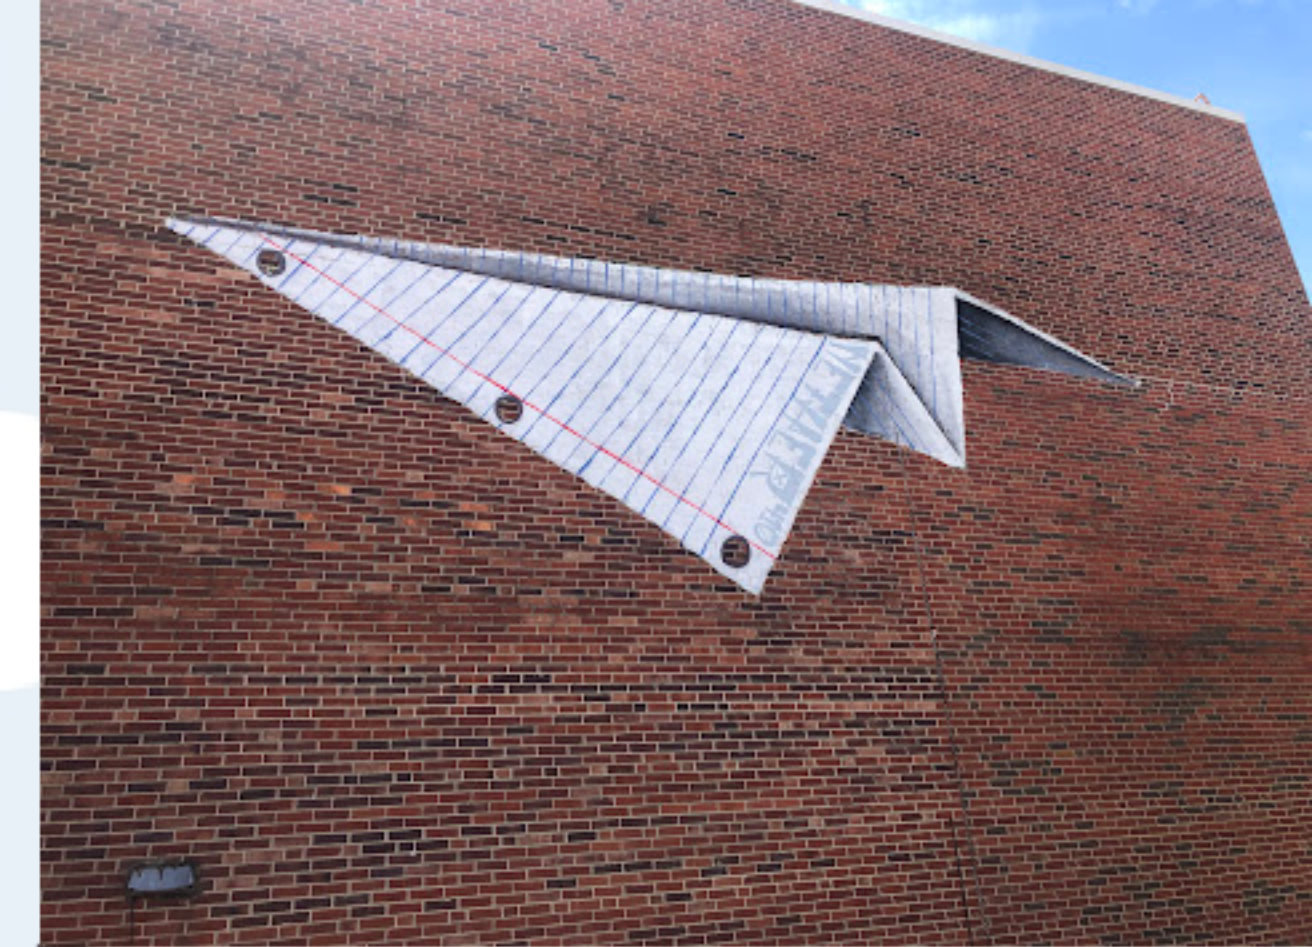

OTHER LOCATIONS

- SOMOS MARSHALLTOWN
  308 Iowa Ave E
- BUDDHA STATUE
  2942 240th St